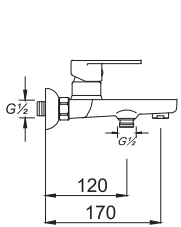

Teknik Bilgiler

Almina Serisi, modern tasarım anlayışını zarif hatlarla birleştirerek banyolar ve mutfaklara sofistike bir görünüm kazandırır. Krom kaplama modeller sadelik ve şıklığı ön plana çıkarırken, siyah-rose gold detaylı seçenekler yaşam alanlarına güçlü bir estetik değer katar. Dayanıklı gövde yapısı, uzun ömürlü kaplama teknolojisi ve ergonomik tasarımıyla Almina Serisi, fonksiyonelliği ve dekoratif bütünlüğü aynı potada buluşturarak premium yaşam alanları için ideal bir tercih sunar.